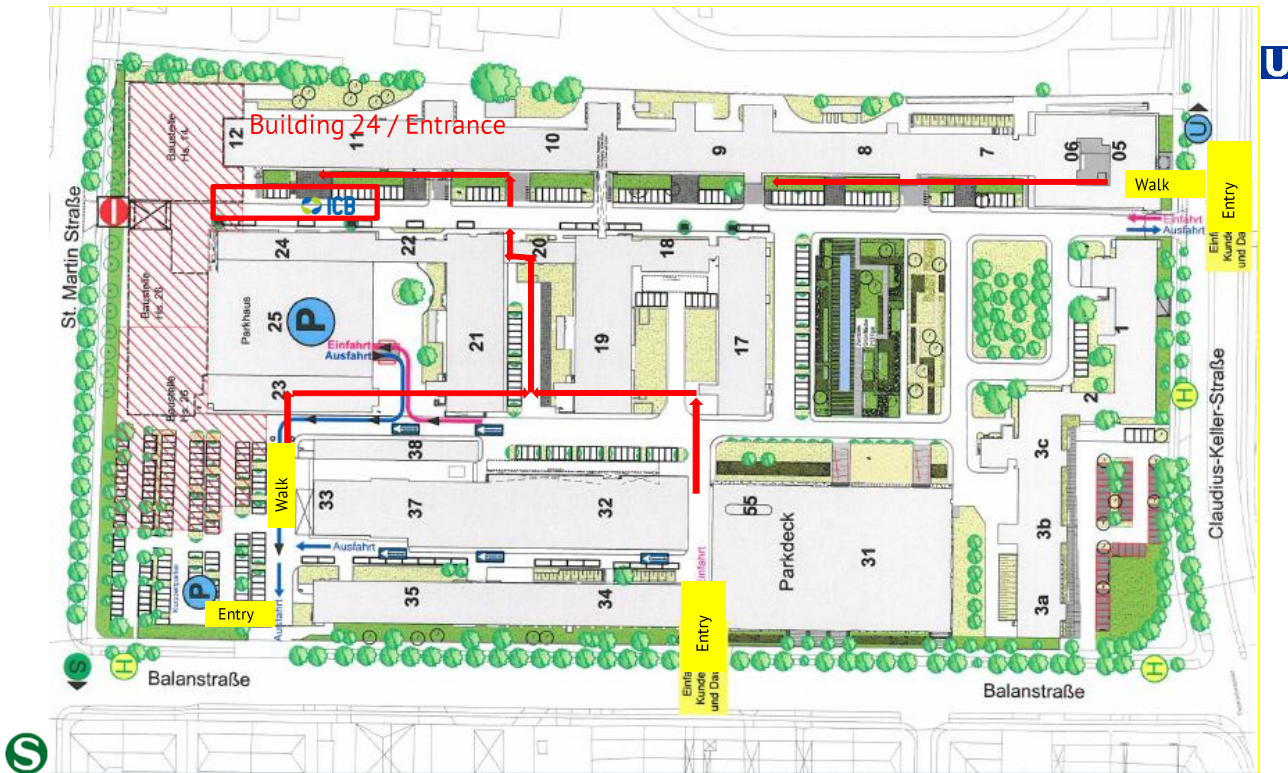

Your way to the ICB headquarter

ICB GmbH
Balanstraße 73, Building 24
81541 Munich

The ICB Headquarter in Munich is located in the east of the city on the campus “Neue Balan” in building 24 (1st floor).

Following information is temporarily important to find our office:

The access to the campus from St. Martin Str. is closed for the time of the construction of the new offices. Entry to the campus is currently only possible from Balanstr. or Claudius-Keller-Straße. Unfortunately, there are currently no short-term parking spaces available directly on the campus.

Please, excuse the circumstances. Thank you for your understanding.